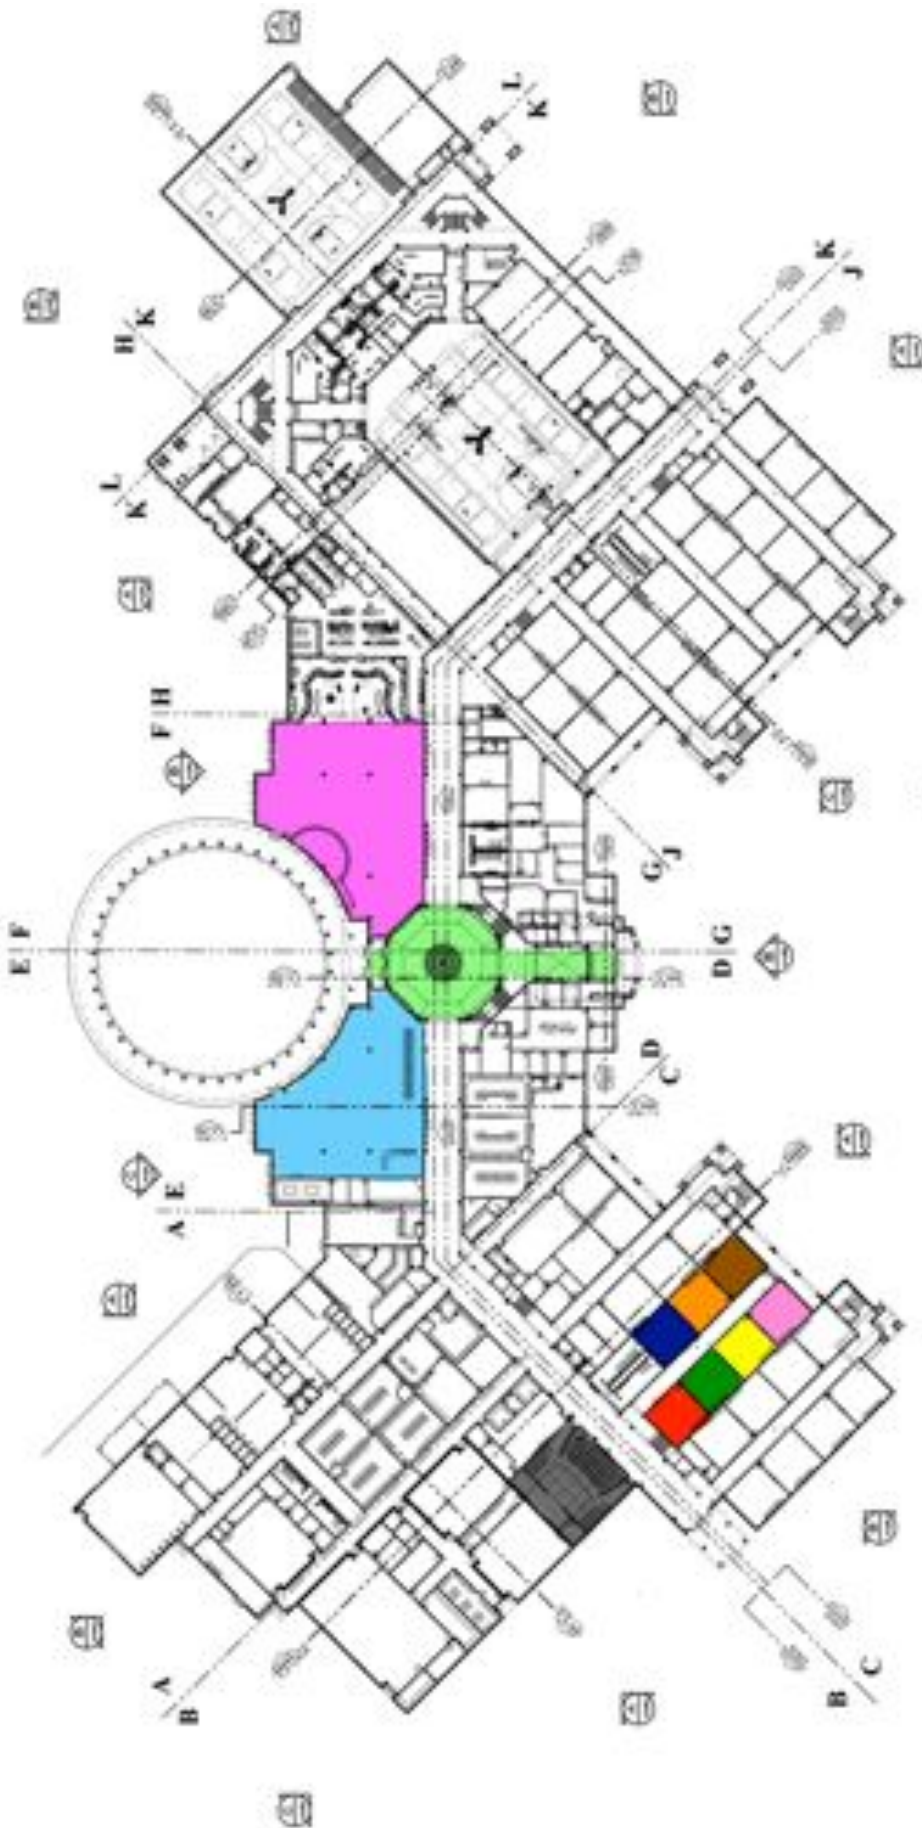

# Getting Around EdCamp OKC

- Entrance and Registration
- Cafeteria
- Library
- Red Room
- Green Room
- Yellow Room
- Pink Room
- Blue Room
- Orange Room
- Brown Room
- Black Box Theater

Rather than make you find room numbers, our sessions are color coded. Everything is on the first floor. If you need help, just find someone in an EdCamp T-Shirt.

Remember, these sessions are for your benefit! Go where you want, when you want, and vote with your feet.

# Area Map & Dining Options

Don't forget the EdCamp OKC  
After Party at Hensley's Top Shelf  
Restaurant, starting at 5 PM!